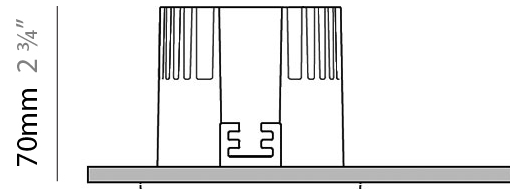

GENERAL

Series: Dixit
Subseries: Dixit RA8
Brand: Ivela
Division: Architectural
Mounting Type: Recessed
Mounting Location: Ceiling
Subcategory: Downlight

PHYSICAL

Shape: Square
Length (mm): 80
Length (in): 3 1/8"
Width (mm): 80
Width (in): 3 1/8"
Height (mm): 70
Height (in): 2 3/4"
Min. Recessing Depth (mm): 110
Min. Recessing Depth (in): 4 3/16"
Light Distribution: Direct
Weight (kg): 0.4
Weight (lbs): 0.88
Diffuser: Clear Polycarbonate
Fixture Finish: MWH
Fixture Material: Aluminum Die Cast
Cut-out Measurements: 70mm / 2 3/4"

ELECTRICAL

Lamp Type: LED
Total Output Wattage (W): 9 / 12
Dimming: Tri-Mode (Non-Dimming and Phase Dimming (120Vac only) and 0-10V Dimming)
Driver Included: No
Driver Location: Recessed Housing
Driver Type: Constant Current - Universal
Driver Class: Class 2
Input Voltage (V): 120 - 277
Constant Current (MA): 250 / 350

LED

Number of LEDs: 1
Color Temperature (°K): 2700 / 3000
Max. Delivered Lumen (lm): 1096 / 1447
CRI: >80 CRI
Efficiency (%): 87.7
Lamp Life (hrs): 50000
Upon Request: 3500K upon request

OPTICAL

Optic°: 26
Adjustability: Fixed
Upon Request: Optic 45° (mirror-metallized) / 65° (white)

RATINGS AND CERTIFICATIONS

Certified By: Certified for North American Standards
IP rating: IP44
IK Rating: IK08
Glare Rating: ≤ 19