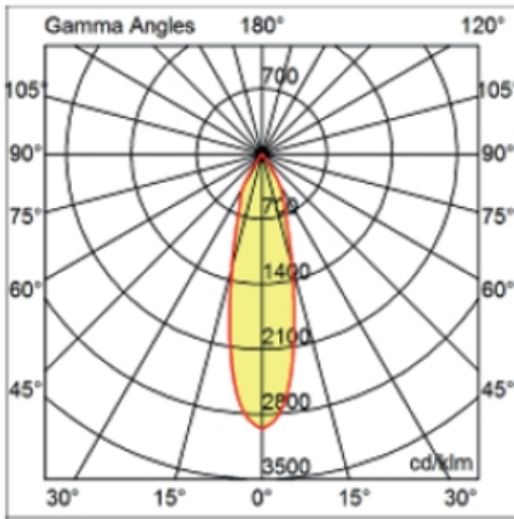

DIXIT RA8 RECESSED

A56063-

PROJECT
TYPE
SPECIFIER
QUANTITY
DATE

	DP	DV		Order Example		K°
Dimming	Phase	0-10V		L5XXXXXX-DV-30K		
Color Temperature	27K	30K	35K		0-10V	3000K
	2700K	3000K	3500K			

A